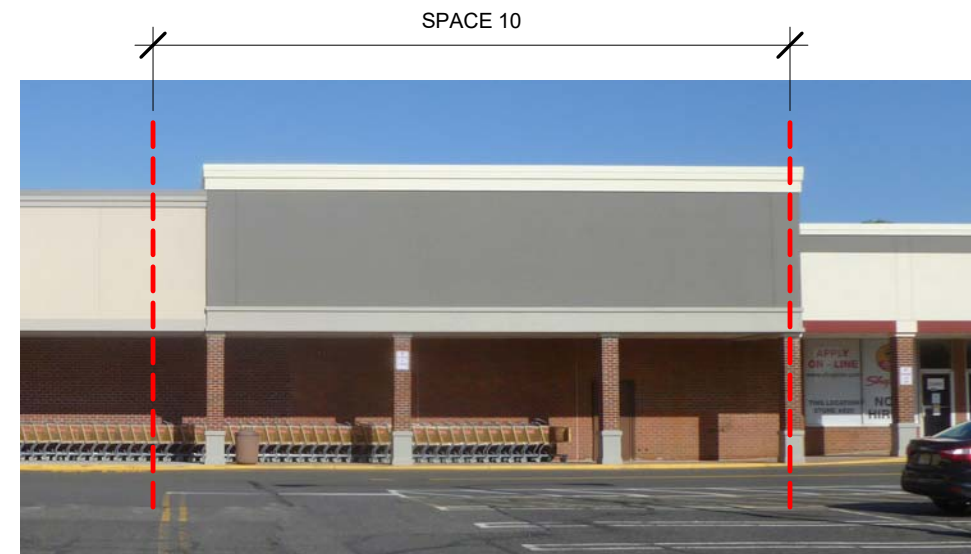

FLOOR PLAN - LOD

KEY PLAN

LOD - SPACE 10
SHREWSBURY PLAZA SHOPPING CENTER

SHREWSBURY, NJ

**National
Realty &
Development
Corp.**

LOD - 10

SCALE: 1/16" = 1' - 0"

DATE: 7 / 19 / 18