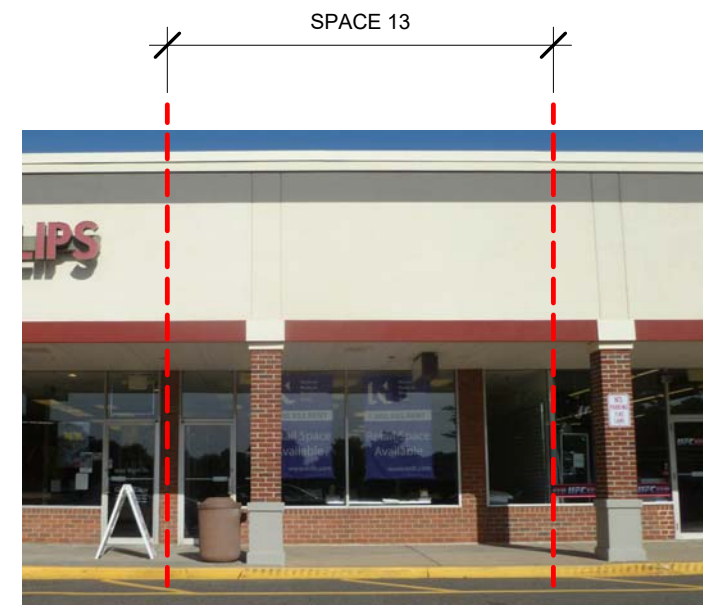

FLOOR PLAN - LOD

KEY PLAN

LOD - SPACE 13
SHREWSBURY PLAZA SHOPPING CENTER

SHREWSBURY, NJ

**National
 Realty &
 Development
 Corp.**

SCALE: 3/32" = 1' - 0"

DATE: 7 / 19 / 18

PROJECT # 18064

LOD - 13